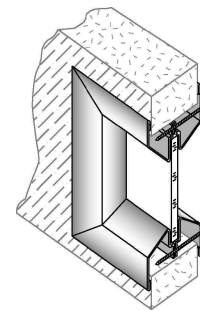

### Vision Frames

**LoPro:** Low profile metal vision frames for 1/4" glazing 1-3/4" doors.

Product	Order Size Cut Out Size	Clear Glass Visual Size	Order Size	Finish	Net Price (each)
LoPro 12x12	12x12	10x10	11x11x1/4	Bronze	\$18.13
LoPro 24x24	24x24	22x22	23x23x1/4	Bronze	\$32.19
LoPro 24x30	24x30	22x28	23x29x1/4	Bronze	\$34.91
LoPro 24x36	24x36	22x34	23x35x1/4	Bronze	\$38.53
LoPro 24x66	24x66	22x64	23x65x1/4	Bronze	\$79.33
LoPro 6x27	6x27	4x25	5x26x1/4	Bronze	\$27.65
LoPro 6x36	6x36	4x34	5x35x1/4	Bronze	\$37.63
LoPro 8x36	8x36	6x34	7x35x1/4	Bronze	\$31.28
LoPro 7x22	7x22	5x20	6x21x1/4	Bronze	\$26.29
LoPro 18x32	18x32	16x20	17x31x1/4	Bronze	\$34.91

### Louvers

**AFDL:** Fixed Blade Louver for 1-3/4" door, self attaching, 18 ga. frames, 50% free air flow, non-vision.

Product	Order Size Cut Out Size	Finish	Net Price (each)
AFDL 12x12	12x12	Bronze	\$27.20
AFDL 18x12	18x12	Bronze	\$31.73
AFDL 24x12	24x12	Bronze	\$38.08
AFDL 24x18	24x18	Bronze	\$44.43
AFDL 24x24	24x24	Bronze	\$54.40
AFDL 24x66	24x66	Bronze	\$157.80