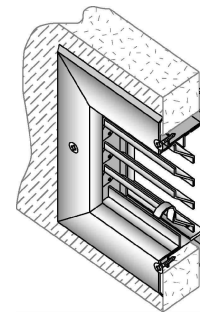

### Vision Frames

**LoPro:** Low profile metal vision frames for 1/4" glazing 1-3/4" doors.

Product	Order Size Cut Out Size	Clear Glass Visual Size	Order Size	Finish	Net Price (each)
LoPro 12x12	12x12	10x10	11x11x1/4	Bronze	\$18.13
LoPro 24x24	24x24	22x22	23x23x1/4	Bronze	\$32.19
LoPro 24x30	24x30	22x28	23x29x1/4	Bronze	\$34.91
LoPro 24x36	24x36	22x34	23x35x1/4	Bronze	\$38.53
LoPro 24x66	24x66	22x64	23x65x1/4	Bronze	\$79.33
LoPro 6x27	6x27	4x25	5x26x1/4	Bronze	\$27.65
LoPro 6x36	6x36	4x34	5x35x1/4	Bronze	\$37.63
LoPro 8x36	8x36	6x34	7x35x1/4	Bronze	\$31.28
LoPro 7x22	7x22	5x20	6x21x1/4	Bronze	\$26.29
LoPro 18x32	18x32	16x20	17x31x1/4	Bronze	\$34.91

### Louvers

**AFDL:** Fixed Blade Louver for 1-3/4" door, self attaching, 18 ga. frames, 50% free air flow, non-vision.

Product	Order Size Cut Out Size	Finish	Net Price (each)
AFDL 12x12	12x12	Bronze	\$27.20
AFDL 18x12	18x12	Bronze	\$31.73
AFDL 24x12	24x12	Bronze	\$38.08
AFDL 24x18	24x18	Bronze	\$44.43
AFDL 24x24	24x24	Bronze	\$54.40
AFDL 24x66	24x66	Bronze	\$157.80

### Louvers

**FLDL-UL:** Fire rated Fusible Link Louvers 1-3/4" doors, 18 ga. frame and blade, 50% free air flow.

Product	Order Size Cut Out Size	Finish	Net Price (each)
FLDL-UL 12x12UL	12x12	Bronze	\$72.08
FLDL-UL 18x12UL	18x12	Bronze	\$79.78
FLDL-UL 24x12UL	24x12	Bronze	\$87.49